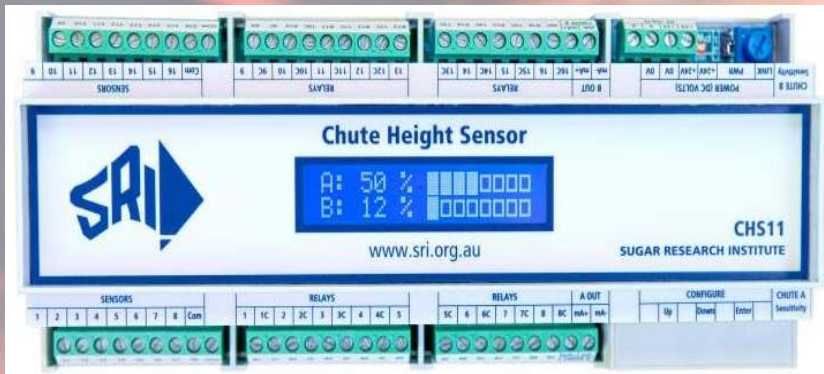

Certified Reference Materials

Saccharimeter ADS420

Refractometers RFM300-T

Polarimeter ADP400

**Trumen**<sup>TM</sup> Level Switches  
sensing matters

Model - LFV..

Vibrating Fork Point Level Switch for Liquids

Model - LSV..

Vibrating Fork Level Switch for Solids

Model - LFV-11..

Compact Vibrating Fork Point Level Switch for Liquids & Solids

Model - LFV-12..

Compact Tuning Fork Point Level Switch for Liquids

Model - LSV..

Admittance Point Level Switch

Model - LWS..

Conductivity Point(s) Level Switch Conductive Liquids

**azbil**

Advanced Transmitter, MAG. Flow Meters, Vortex Flow Meters, Industrial Control Valves

Thermocouple (THERMIC) & RTD (RESIMIC)