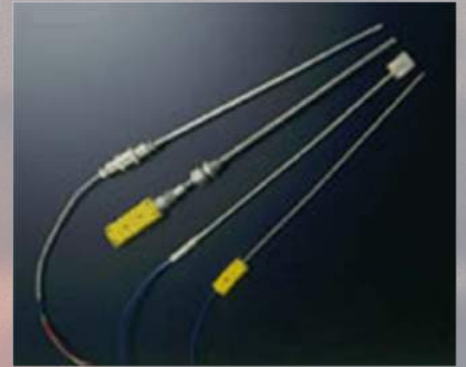

Certified Reference Materials

Saccharimeter ADS420

Refractometers RFM300-T

Polarimeter ADP400

**Trumen**<sup>TM</sup> Level Switches  
sensing matters

Model - LFV..

Vibrating Fork Point Level Switch for Liquids

Model - LSV..

Vibrating Fork Level Switch for Solids

Model - LFV-11..

Compact Vibrating Fork Point Level Switch for Liquids & Solids

Model - LFV-12..

Compact Tuning Fork Point Level Switch for Liquids

Model - LSV..

Admittance Point Level Switch

Model - LWS..

Conductivity Point(s) Level Switch Conductive Liquids

**azbil**

Advanced Transmitter, MAG. Flow Meters, Vortex Flow Meters, Industrial Control Valves

Thermocouple (THERMIC) & RTD (RESIMIC)